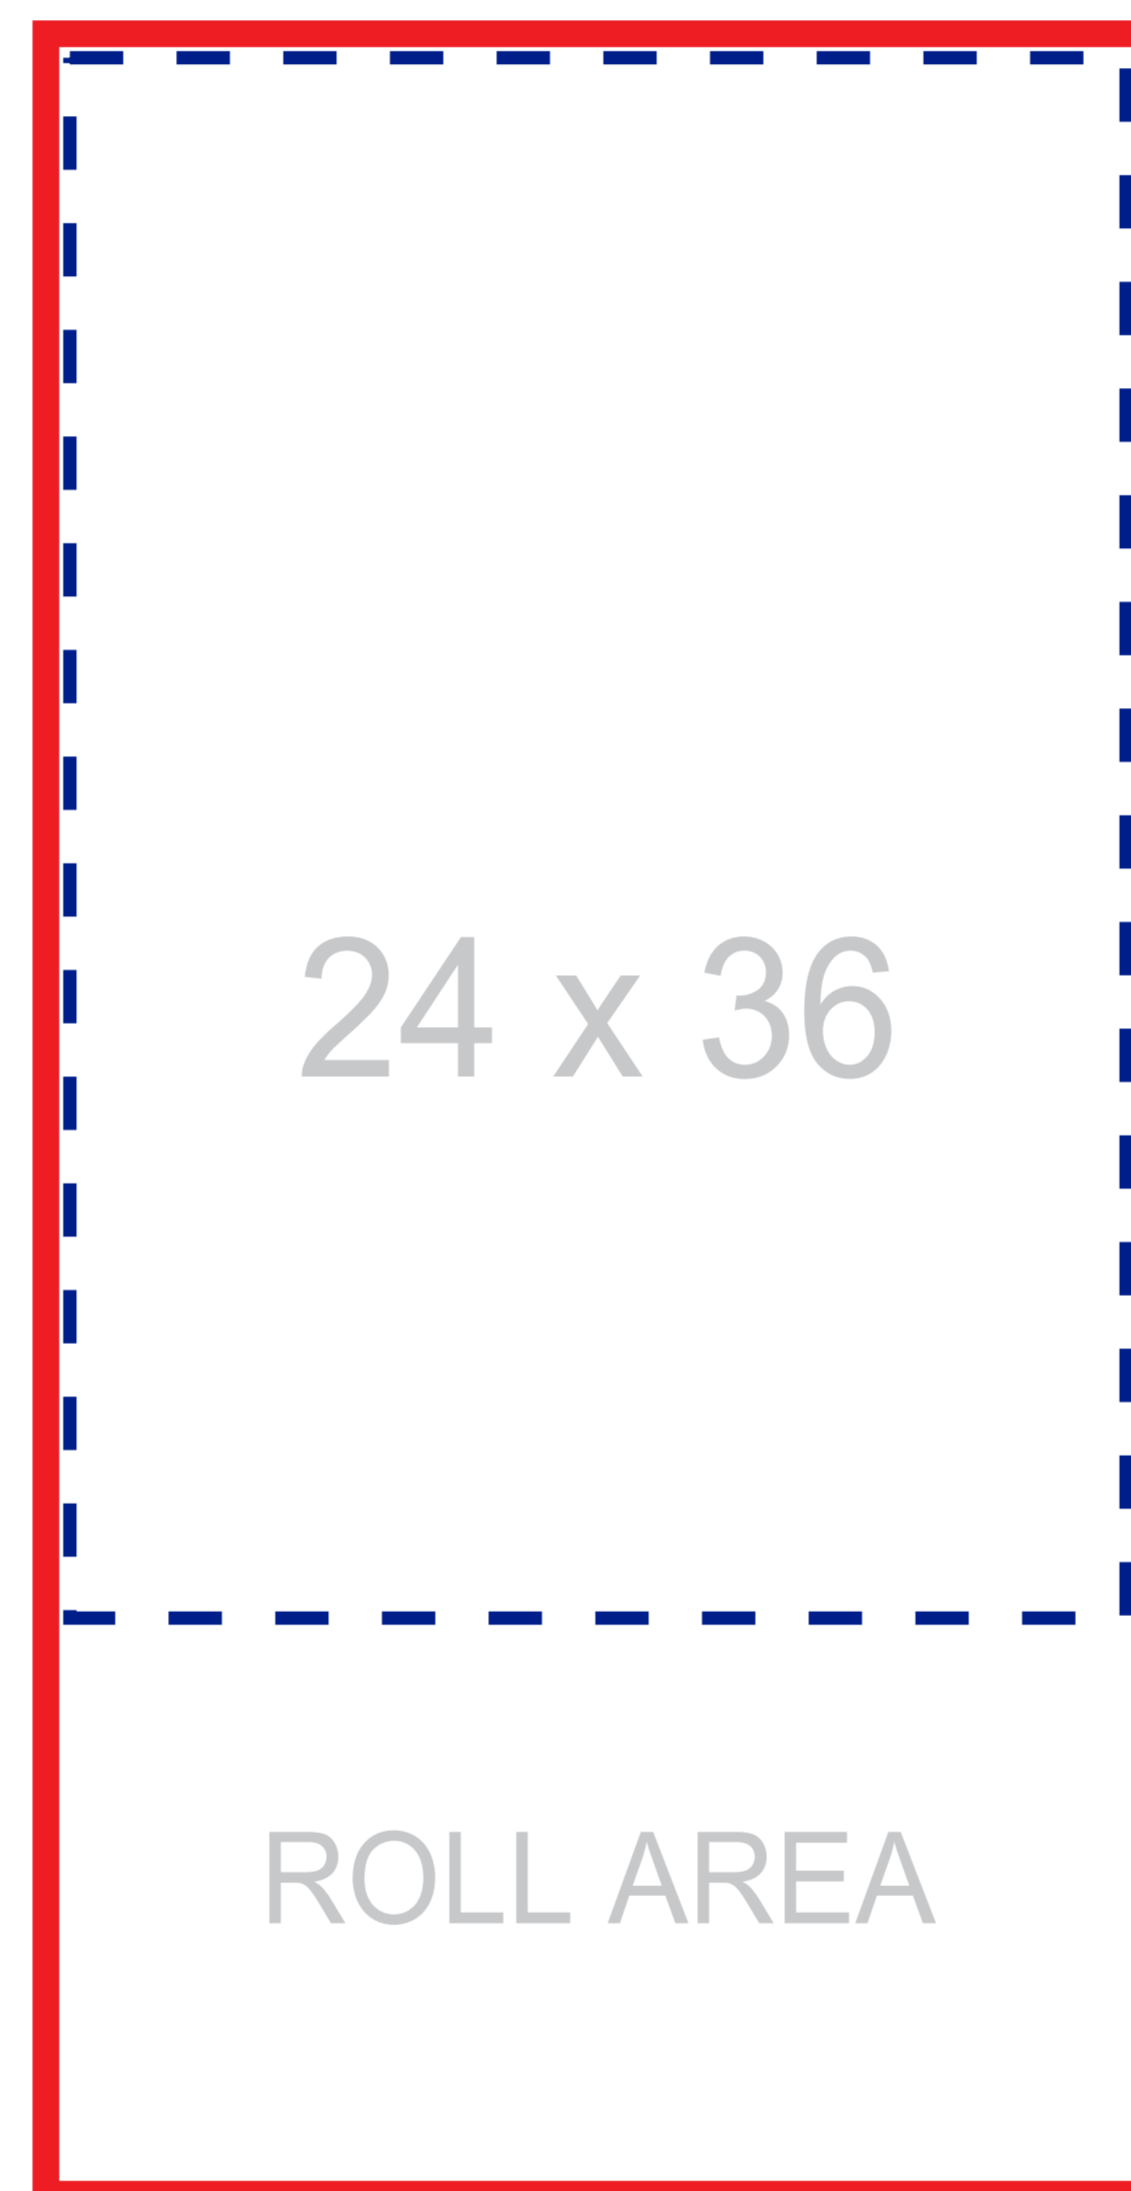

**RM-TBL - MINI RETRACTABLE BANNER 16IN**

**ARTWORK DIMENSIONS**

Total: 11.5" x 22.5"

**FINISHED PRODUCT DIMENSIONS**

Total: 11.5" x 16.5"

2020

**PROOF**

50% SCALE

**Bleed Line** ———

**Safe Area** - - - - -

***All fonts must be outlined if not provided. All images must be embedded if not provided.  
Resolution must be at least 120 DPI as 100% scale.***