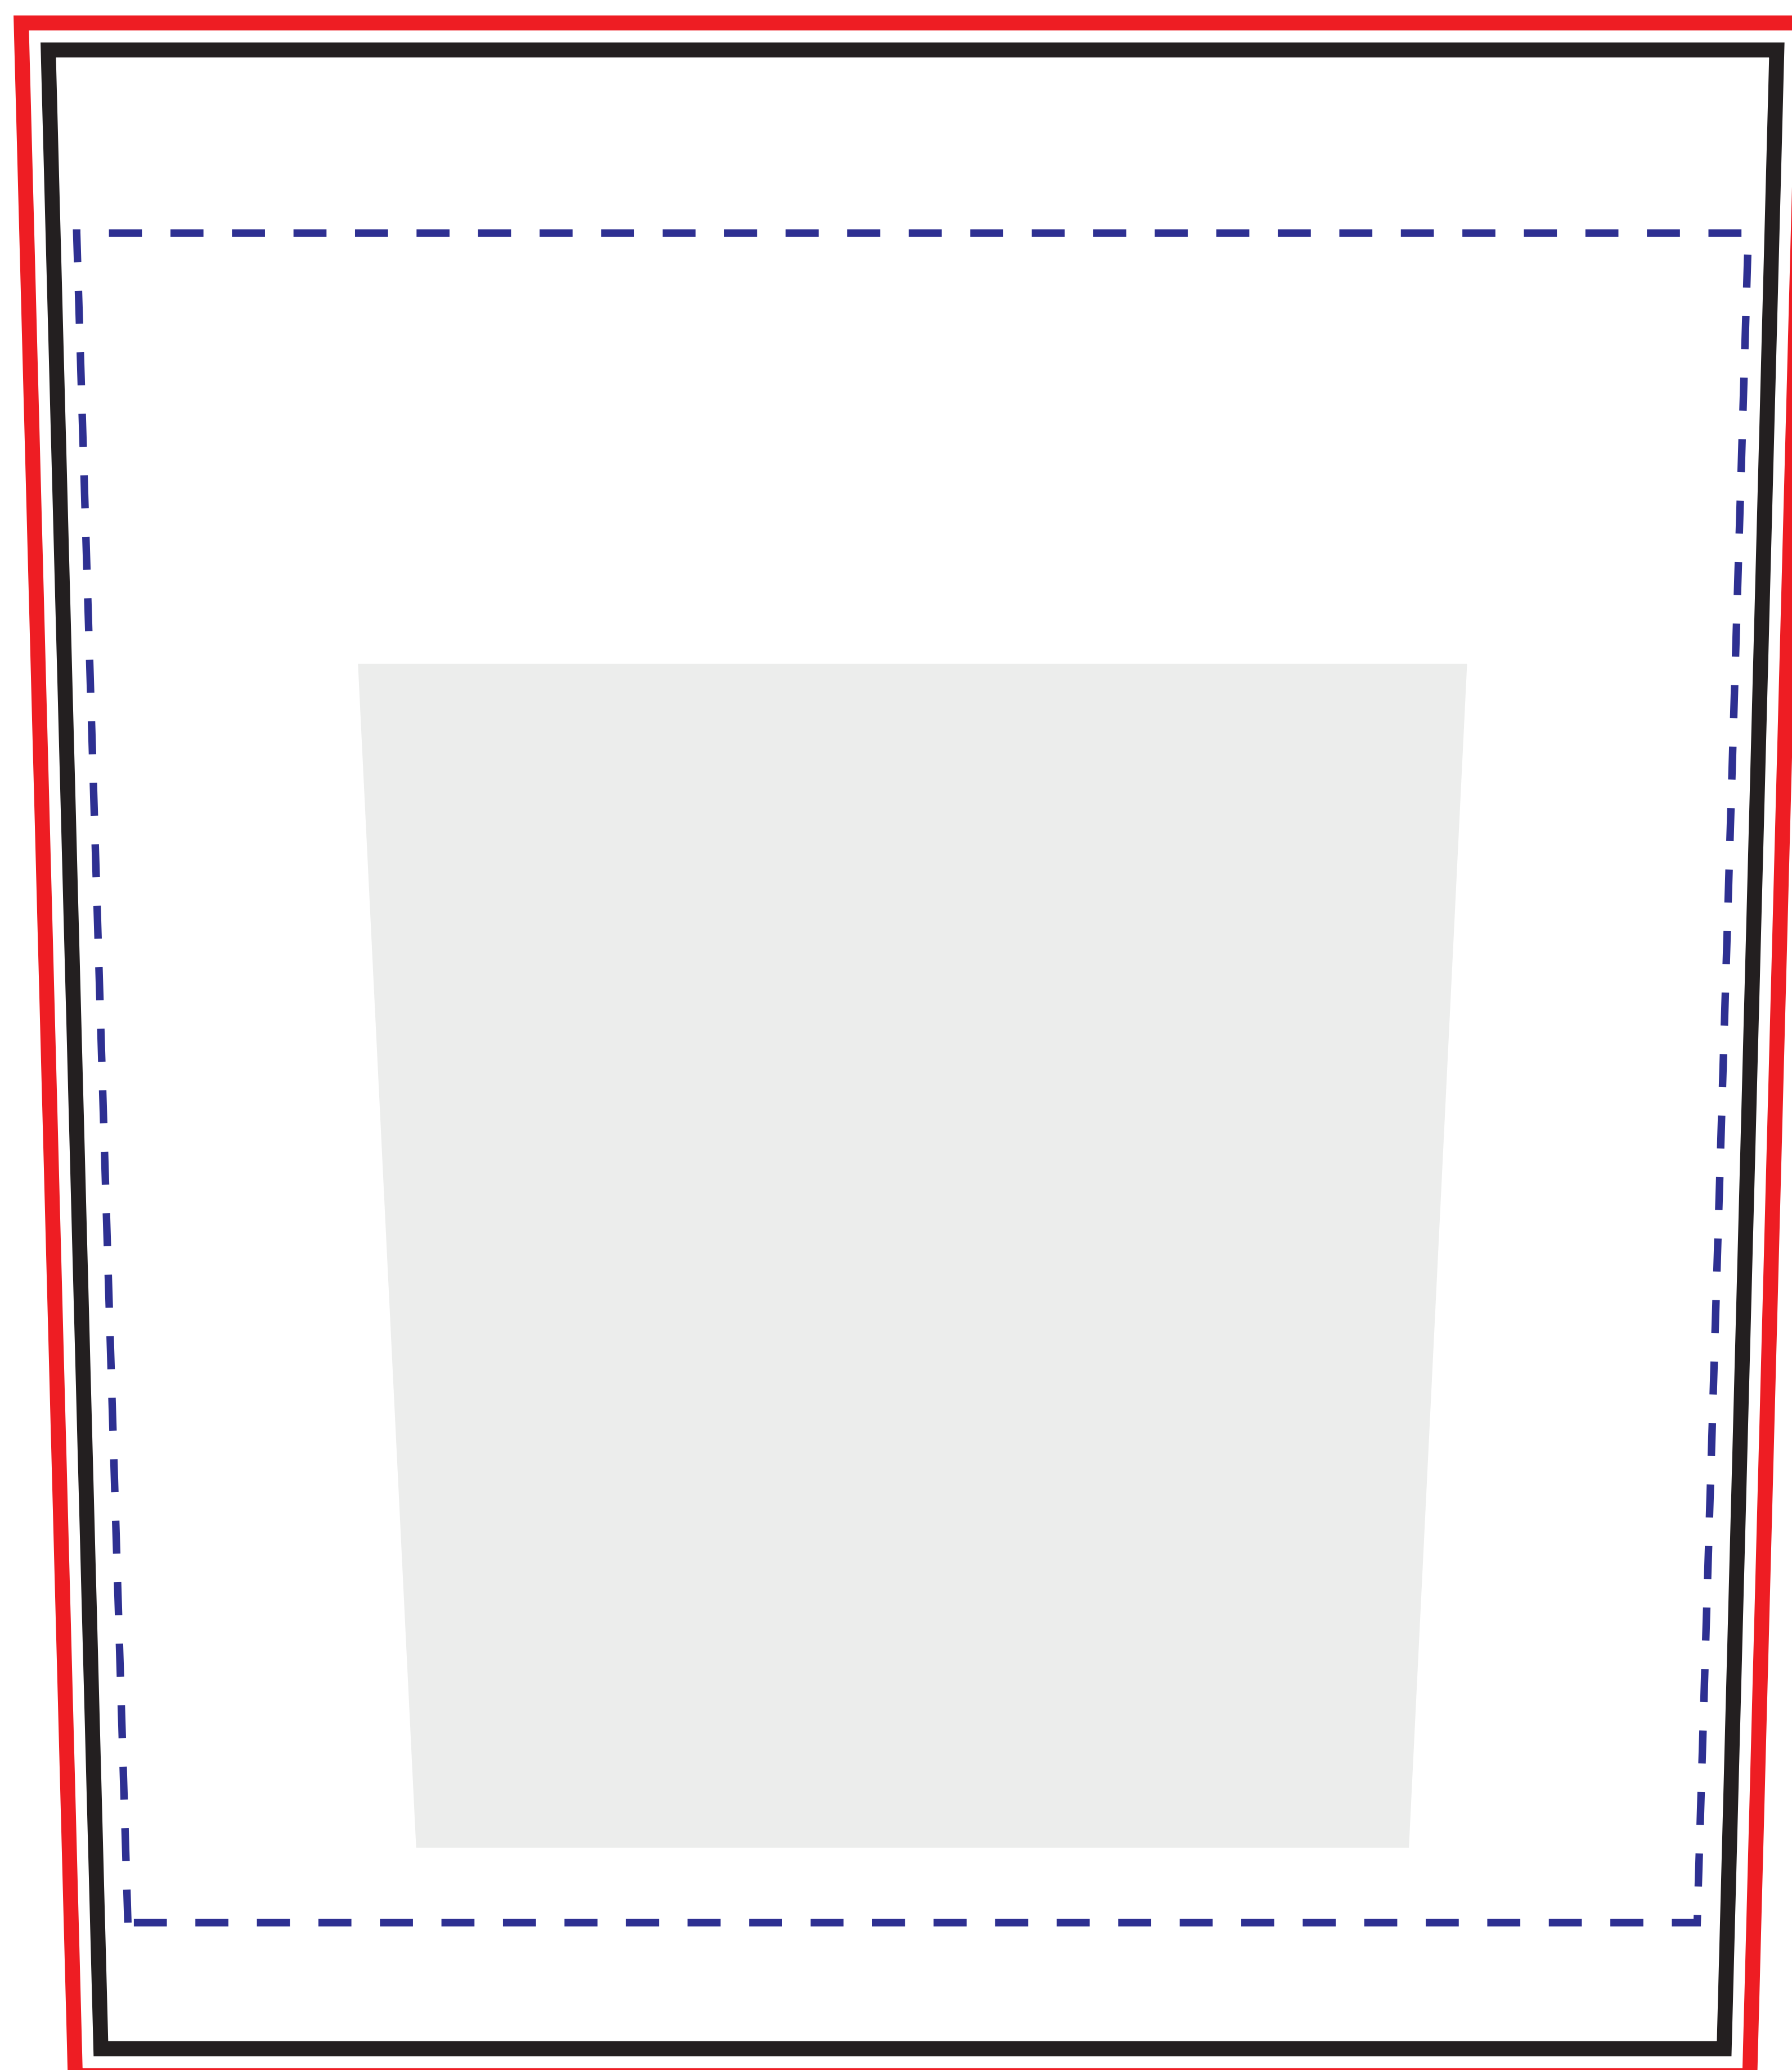

# DBIN-44 - BIN COVER 44IN

2020

## ARTWORK DIMENSIONS

Total: 33" x 38"  
Top: 33"  
Bottom: 31

## FINISHED PRODUCT DIMENSIONS

Total: 32" x 37"  
Top: 37"  
Bottom: 30

**PROOF**  
50% SCALE

FRONT

BACK

Finishing Line 

Bleed Line 

Safe Area 

Suggested Print Area 

*All fonts must be outlined if not provided. All images must be embedded if not provided.  
Resolution must be at least 120 DPI as 100% scale.*