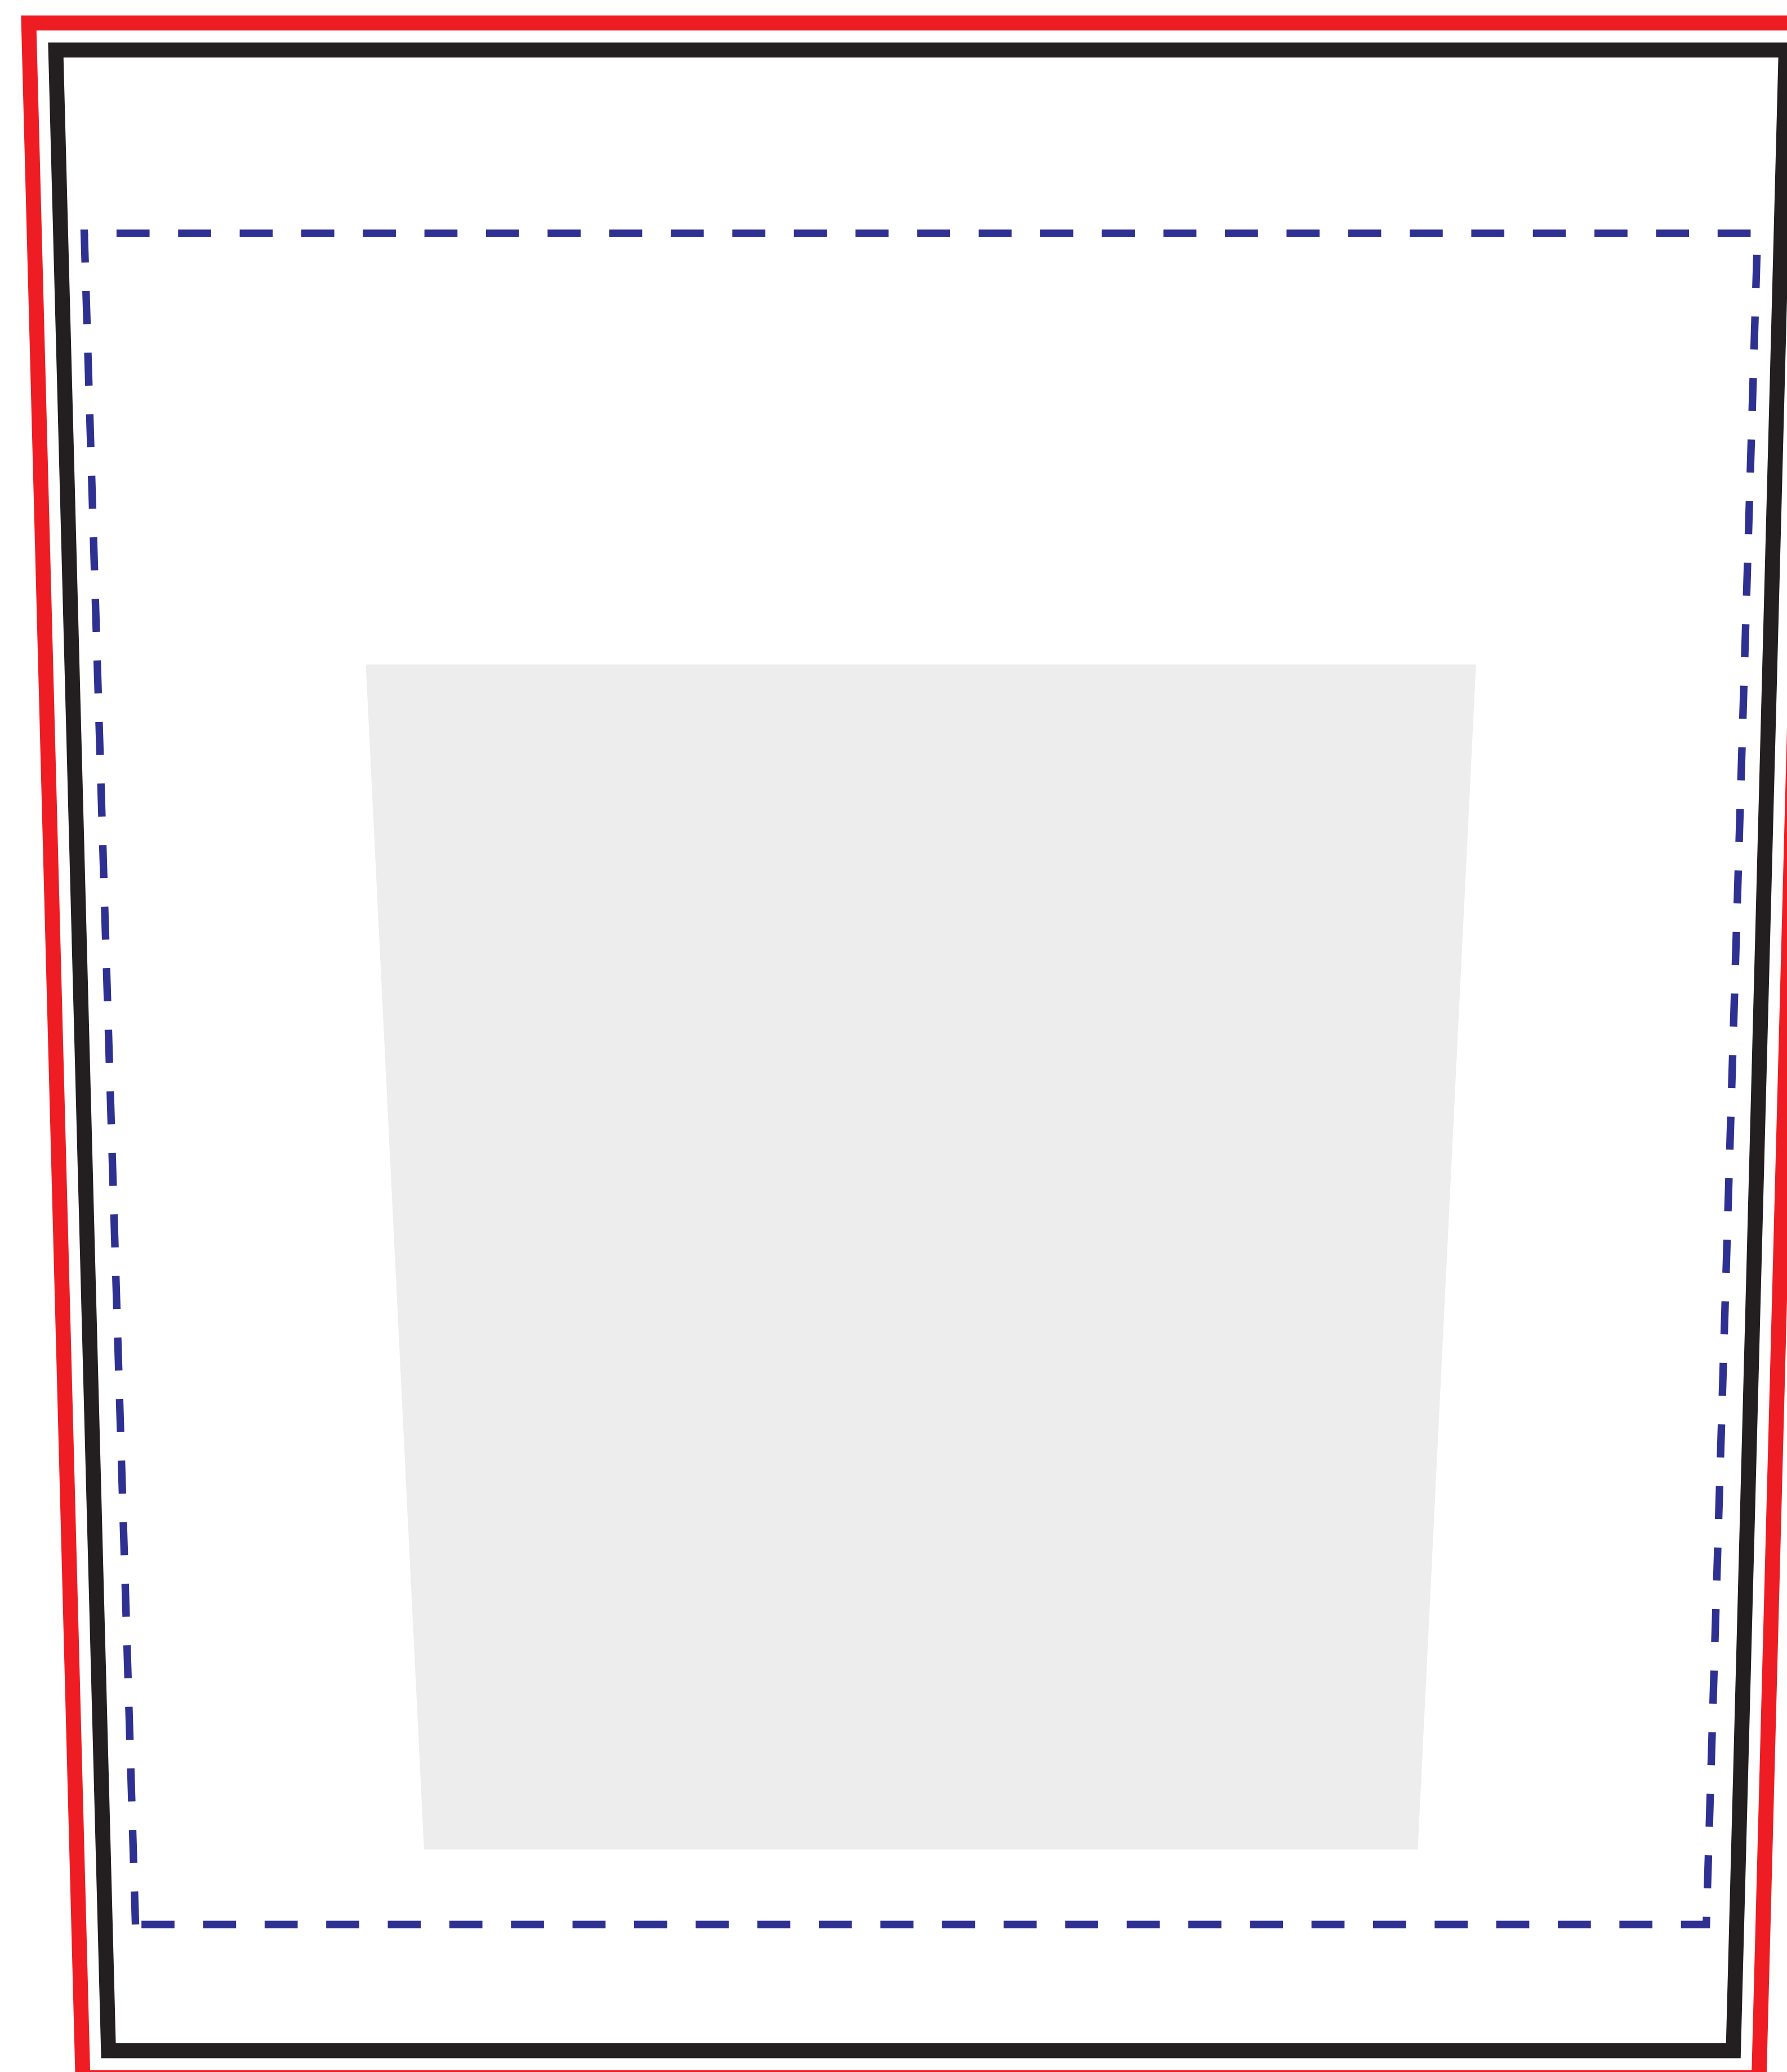

# DBIN-44 - BIN COVER 44IN

2020

## ARTWORK DIMENSIONS

Total: 33" x 38"  
Top: 33"  
Bottom: 31

## FINISHED PRODUCT DIMENSIONS

Total: 32" x 37"  
Top: 37"  
Bottom: 30

**PROOF**  
50% SCALE

FRONT

BACK

Finishing Line 

Bleed Line 

Safe Area 

Suggested Print Area 

*All fonts must be outlined if not provided. All images must be embedded if not provided.  
Resolution must be at least 120 DPI as 100% scale.*