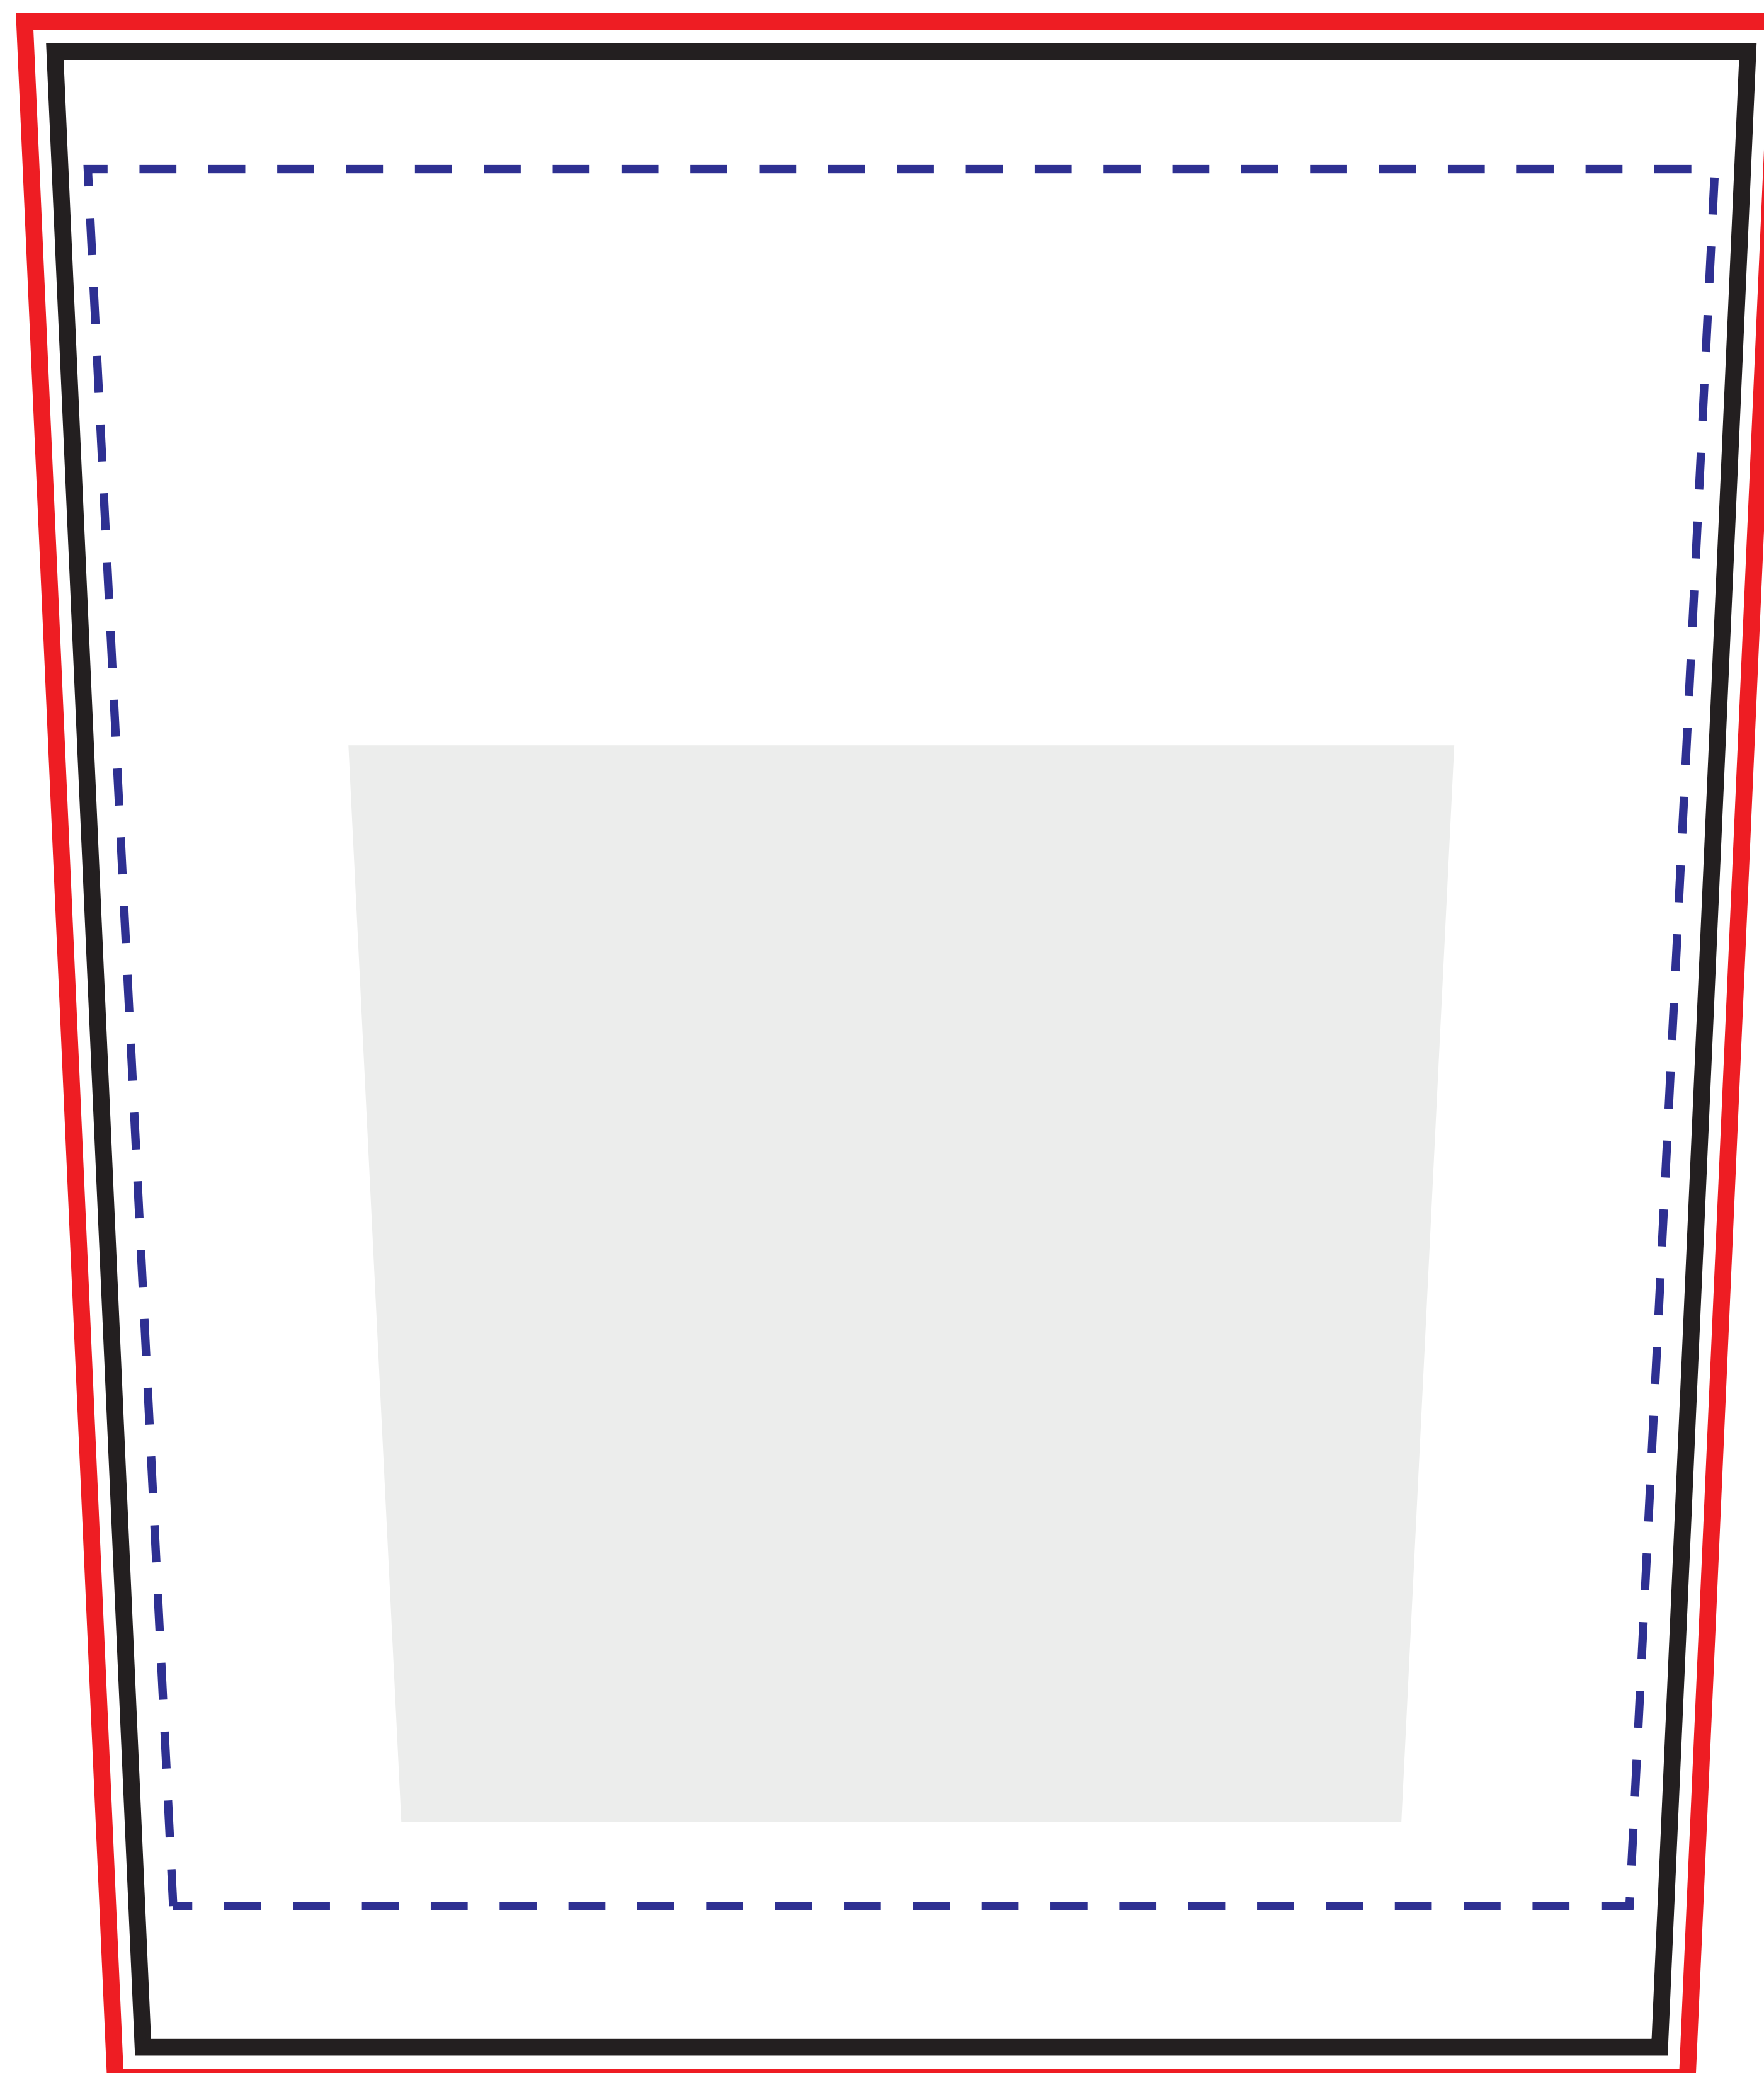

# DBIN-33 - BIN COVER 33IN

2020

## ARTWORK DIMENSIONS

Total: 29" x 34"  
Top: 34"  
Bottom: 26

## FINISHED PRODUCT DIMENSIONS

Total: 28" x 33"  
Top: 33"  
Bottom: 24

**PROOF**  
50% SCALE

FRONT

BACK

- Finishing Line ———
- Bleed Line ———
- Safe Area - - - - -
- Suggested Print Area ■

*All fonts must be outlined if not provided. All images must be embedded if not provided.  
Resolution must be at least 120 DPI as 100% scale.*